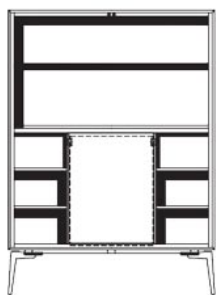

Designer Giuseppe Bavuso, year 2018

Shake is a charming cabinet containing a number of units and compartments for you to store your essentials, including glasses and crystal bottles. It's ideal for creating a dedicated spot for drinks and cocktails in the comfort of your own home. The integrated minibar—makes your drink corner even more practical. The inlaid doors open and reveal the true role of the piece: a bar cabinet. A timeless item of furniture that evokes the “Roaring Twenties” of the Great Gatsby and a representation of a world of hospitality. A first class choice both inside and outside.

Shake Reel

Shake

Bar cabinet available with external finishing in inlaid Italian walnut with inner finishing in matt lacquered. Inner compartment equipped with mirror, shelf covered in hide, upper shelf in glass, mini-bar and LED lighting. Cast aluminium feet and handles, polished,

painted or black nickel. 35 litres fridge capacity, power consumption A+++ . Back in the same inside finish.

Technical sheet

Art. CSK1F
L/W 108 H 156 P/D 50
W 42,5" H 61,4" D 19,7"