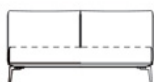

Papillon Reel

Papillon

- Headboard with wooden and steel frame covered with polyurethane foam of different densities and polyester fiber lining.
- Bed edge in steel and wood covered with polyurethane foam and polyester fiber lining.
- Polished or painted cast aluminium feet (exclusive Alivar design). Bottom nylon glides.
- Leather or fabric covers.

- Beechwood slats.

Technical sheet

Letto.
Bed.

Art. LPA1S STANDARD
L/W 175 H 88 P/D 228
W 68,9" H 34,6" D 89,7"
materasso L/W 170 P/D 200
mattress W 66,9" D 78,7"

Art. LPA1K KING SIZE
L/W 198 H 83 P/D 231
W 77,9" H 32,7" D 90,9"
materasso L/W 193 P/D 203
mattress W 76" D 79,9"