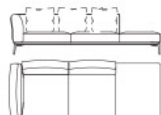

Dormeuse.
Sofa.

101,5 cm /40"	79cm /31,1"	74,5cm /29,3"
113,5 cm /44,7"	89cm /35"	74,5cm /29,3"

Art. DHZT257P DX/SX
L/W 257 H 74 P/D 98
W 101,2" H 29,1" D 38,6"

Art. DHZT277P DX/SX
L/W 277 H 74 P/D 98
W 109" H 29,1" D 38,6"