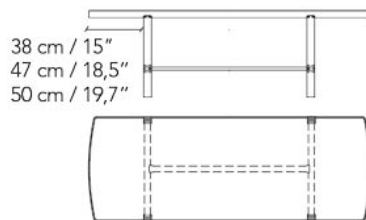

Convivio

Frame in solid painted ash or in solid italian walnut. Top in marble.

Technical sheet

Art. TCV220
L/W 220 H 75 P/D 90
W 86,6" H 29,5" D 35,4"

Art. TCV300
L/W 300 H 75 P/D 95
W 118,1" H 29,5" D 37,4"

Art. TCV244
L/W 244 H 75 P/D 90
W 96" H 29,5" D 35,4"