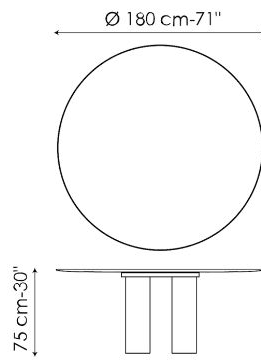

Data sheet

Width: 200cm
Depth: 108cm
Height: ± 75cm

Width: 250cm
Depth: 112cm
Height: ± 75cm

Width: 280cm
Depth: 115cm
Height: ± 75cm

Width: 300cm
Depth: 120cm
Height: ± 75cm

Width: 300cm
Depth: 140cm
Height: ± 75cm

Width: 400cm
Depth: 140cm
Height: 75cm

Width: 120cm
Depth: 120cm
Height: ± 75cm

Width: 140cm
Depth: 140cm
Height: ± 75cm

Width: 160cm
Depth: 160cm
Height: ± 75cm

Width: 180cm
Depth: 180cm
Height: ± 75cm

Finishes