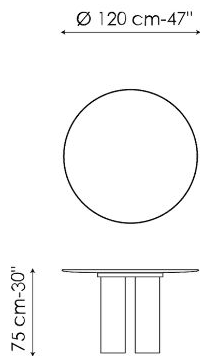

Data sheet

Width: 200cm
Depth: 108cm
Height: ± 75cm

Width: 250cm
Depth: 112cm
Height: ± 75cm

Width: 280cm
Depth: 115cm
Height: ± 75cm

Width: 300cm
Depth: 120cm
Height: ± 75cm

Width: 300cm
Depth: 140cm
Height: ± 75cm

Width: 400cm
Depth: 140cm
Height: 75cm

Width: 120cm
Depth: 120cm
Height: ± 75cm

Width: 140cm
Depth: 140cm
Height: ± 75cm

Width: 160cm
Depth: 160cm
Height: ± 75cm

Width: 180cm
Depth: 180cm
Height: ± 75cm

Finishes