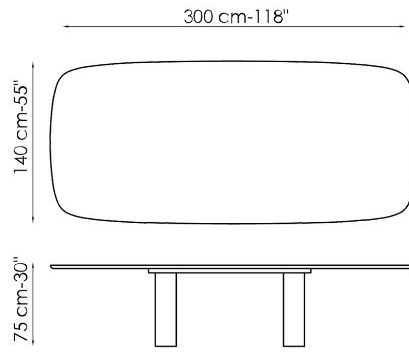

rounded shapes. The classic modern dining table is also available in three precious single material finishes: a special clay hand finished spatula effect which gives the entire frame a sculptural look; the Geometric Table Wood, where ebony is used to make both the top and the legs, as if the table were carved from a single block of wood; and last but not least the Geometric Table with full marble top and legs. The Geometric Table is also available in a four-meter long version, Geometric 400, a size designed specifically for offices and the hospitality sector.

Data sheet

Width: 200cm
Depth: 108cm
Height: ± 75cm

Width: 250cm
Depth: 112cm
Height: ± 75cm

Width: 280cm
Depth: 115cm
Height: ± 75cm

Width: 300cm
Depth: 120cm
Height: ± 75cm

Width: 300cm
Depth: 140cm
Height: ± 75cm

Width: 400cm
Depth: 140cm
Height: 75cm

Width: 120cm
Depth: 120cm
Height: ± 75cm

Width: 140cm
Depth: 140cm
Height: ± 75cm

Width: 160cm
Depth: 160cm
Height: ± 75cm

Width: 180cm
Depth: 180cm
Height: ± 75cm

Finishes