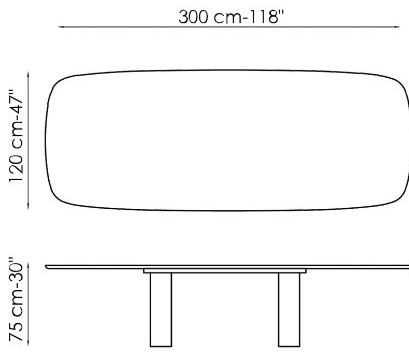

rounded shapes. The classic modern dining table is also available in three precious single material finishes: a special clay hand finished spatula effect which gives the entire frame a sculptural look; the Geometric Table Wood, where ebony is used to make both the top and the legs, as if the table were carved from a single block of wood; and last but not least the Geometric Table with full marble top and legs. The Geometric Table is also available in a four-meter long version, Geometric 400, a size designed specifically for offices and the hospitality sector.

Data sheet

Width: 200cm
Depth: 108cm
Height: ± 75cm

Width: 250cm
Depth: 112cm
Height: ± 75cm

Width: 280cm
Depth: 115cm
Height: ± 75cm

Width: 300cm
Depth: 120cm
Height: ± 75cm

Width: 300cm
Depth: 140cm
Height: ± 75cm

Width: 400cm
Depth: 140cm
Height: 75cm

Width: 120cm
Depth: 120cm
Height: ± 75cm

Width: 140cm
Depth: 140cm
Height: ± 75cm

Width: 160cm
Depth: 160cm
Height: ± 75cm

Width: 180cm
Depth: 180cm
Height: ± 75cm

Finishes