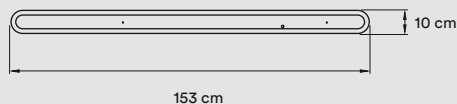

REF.

I SSL 150 LED DIM0-10V
I SSL 150 LED DIMDALI
I SSL 150 LED DIMBT

LIGHT SOURCE

Class I

120 - 277V: Dimmable 0-10V or DALI
220-240V: Dimmable Bluetooth - BT

Driver:

Constant Current 1400mA

LED Integrated:

Led module
Energy class E

3.000K, CRI>90, 32W, 50-60Hz, 1632 lm*
Available in 2.700K and 4.000K on request

*Measurements obtained by photometric laboratory tests using ivory white shades. Veneer Ref: 20 Ivory White.

PACKAGING

Box Size: 182 × 37 × 25 cm

Box Volume: 0,17 m³

Weight: Gross - 11,6 Kg | Net - 4,1 Kg

MATERIALS & COMPONENTS

Wood Veneer Shade

Black or White Top Diffuser

- White Top Diffuser
Black is available if you want no upward light diffusion
- Matte Satin Acrylic Bottom Diffuser

Nickel Metal Canopy: 34 × 11,5 × 5 cm

2 Steel Cables: 2,5 m drop

Transparent Electrical Cable: 2,5 m drop

FINISHES

WOOD VENEER

	20 Ivory White		26 Red
	21 Natural Cherry		28 Blue
	22 Natural Beech		29 Grey
	24 Yellow		33 Pale Rose
	25 Orange		34 Sea Blue