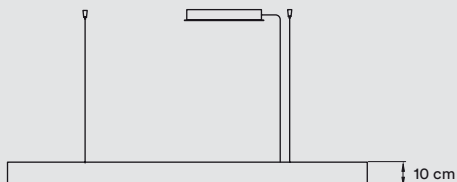

REF.

I SSL 150 LED DIM0-10V
I SSL 150 LED DIMDALI
I SSL 150 LED DIMBT

LIGHT SOURCE

Class I

120 - 277V: Dimmable 0-10V or DALI
220-240V: Dimmable Bluetooth - BT

Driver:

Constant Current 1400mA

LED Integrated:

Led module
Energy class E

3.000K, CRI>90, 32W, 50-60Hz, 1632 lm*
Available in 2.700K and 4.000K on request

*Measurements obtained by photometric laboratory tests using ivory white shades. Veneer Ref: 20 Ivory White.

PACKAGING

Box Size: 182 × 37 × 25 cm

Box Volume: 0,17 m³

Weight: Gross - 11,6 Kg | Net - 4,1 Kg

MATERIALS & COMPONENTS

Wood Veneer Shade

Black or White Top Diffuser

- White Top Diffuser
Black is available if you want no upward light diffusion
- Matte Satin Acrylic Bottom Diffuser

Nickel Metal Canopy: 34 × 11,5 × 5 cm

2 Steel Cables: 2,5 m drop

Transparent Electrical Cable: 2,5 m drop

FINISHES

WOOD VENEER

	20 Ivory White		26 Red
	21 Natural Cherry		28 Blue
	22 Natural Beech		29 Grey
	24 Yellow		33 Pale Rose
	25 Orange		34 Sea Blue