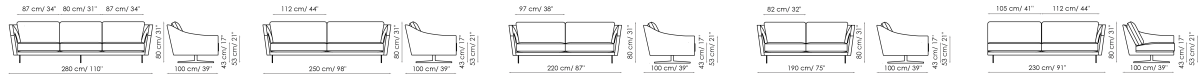

# Skid

Skid is an elegant sofa characterised by soft back cushions and a delicate inclination of the armrests, a characteristic that lightens the overall appearance. The lightness is further enhanced by the particular conformation of the body, that is suspended from the floor thanks to a base in painted metal, available in two different forms: straight feet or sled-shaped base. The purity of the lines makes Skid suitable both for

## Sofa 280

Width: 280cm  
Depth: 100cm  
Height: 80cm

## Sofa 250

Width: 250cm  
Depth: 100cm  
Height: 80cm

## Corner sofa 250

Width: 250cm  
Depth: 100cm  
Height: 80cm