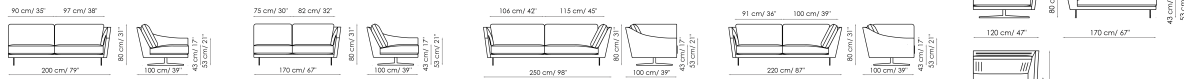

Data sheet

Sofa 280

Width: 280cm
Depth: 100cm
Height: 80cm

Sofa 250

Width: 250cm
Depth: 100cm
Height: 80cm

Sofa 220

Width: 220cm
Depth: 100cm
Height: 80cm

Sofa 190

Width: 190cm
Depth: 100cm
Height: 80cm

End section sofa 230

Width: 230cm
Depth: 100cm
Height: 80cm

End section sofa 200

Width: 200cm
Depth: 100cm
Height: 80cm

End section sofa 170

Width: 170cm
Depth: 100cm
Height: 80cm

Corner sofa 250

Width: 250cm
Depth: 100cm
Height: 80cm

Corner sofa 220

Width: 220cm
Depth: 100cm
Height: 80cm

Chaise longue 120x170

Width: 120cm
Depth: 170cm
Height: 80cm

Corner

Width: 100cm
Depth: 100cm
Height: 80cm

Meridiana 260

Width: 100cm
Depth: 260cm
Height: 80cm

Meridiana 230

Width: 100cm
Depth: 230cm
Height: 80cm

Dormeuse

Width: 100cm
Depth: 260cm
Height: 80cm

Pouf 120x120

Width: 120cm
Depth: 120cm
Height: 43cm

Pouf 120x70

Width: 120cm
Depth: 70cm
Height: 43cm

Pouf 87x87

Width: 87cm
Depth: 87cm
Height: 43cm

Lumbar cushion 70x30

Width: 70cm
Depth: -cm
Height: 30cm

Combination 1

Width: 250cm
Depth: 100cm
Height: 80cm

Combination 2

Width: 330cm
Depth: 230cm
Height: 80cm