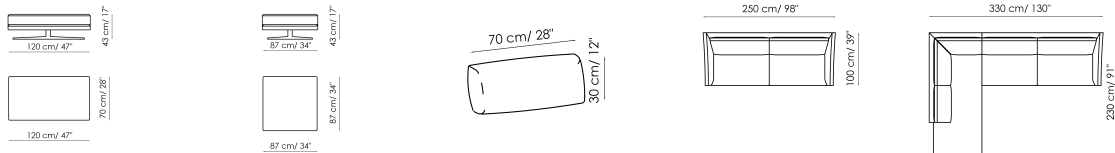

Pouf 120x70

Width: 120cm
Depth: 70cm
Height: 43cm

Pouf 87x87

Width: 87cm
Depth: 87cm
Height: 43cm

Lumbar cushion 70x30

Width: 70cm
Depth: -cm
Height: 30cm

Combination 1

Width: 250cm
Depth: 100cm
Height: 80cm

Combination 2

Width: 330cm
Depth: 230cm
Height: 80cm