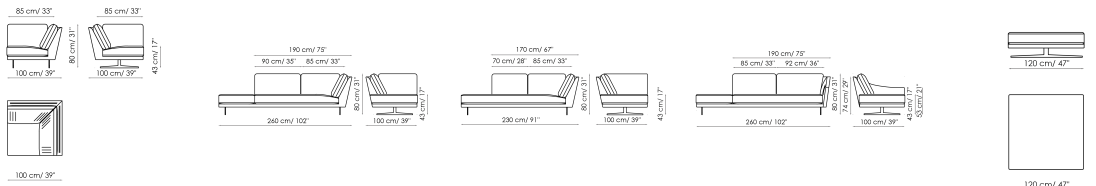

## End section sofa 170

Width: 170cm  
Depth: 100cm  
Height: 80cm

## Corner sofa 250

Width: 250cm  
Depth: 100cm  
Height: 80cm

## Corner sofa 220

Width: 220cm  
Depth: 100cm  
Height: 80cm

## Corner

Width: 100cm  
Depth: 100cm  
Height: 80cm