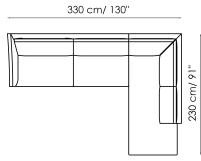

Combination 3
Width: 330cm
Depth: 230cm
Height: 80cm

Cover

Fabric - 900

Fabric - Must