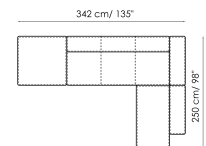

Penisola 100x75
Width: 100cm
Depth: 75cm
Height: 44cm

High armrest 68x25
Width: 25cm
Depth: 100cm
Height: 68cm

High armrest 68x35
Width: 35cm
Depth: 100cm
Height: 68cm

Low armrest 50x25
Width: 25cm
Depth: 100cm
Height: 50cm

Low armrest 50x35
Width: 35cm
Depth: 100cm
Height: 50cm

Pouf 100x150
Width: 100cm
Depth: 150cm
Height: 44cm

Pouf 100x100
Width: 100cm
Depth: 100cm
Height: 44cm

Pouf 100x75
Width: 100cm
Depth: 75cm
Height: 44cm

Pouf 93x75
Width: 93cm
Depth: 75cm
Height: 44cm

Feather cushion with edge
Width: 50cm
Depth: -cm
Height: 50cm

Combination
Width: 380cm
Depth: 175cm
Height: 68cm

Combination
Width: 390cm
Depth: 225cm
Height: 68cm

Combination
Width: 342cm
Depth: 250cm
Height: 68cm

Semi-corner 240
 Width: 240cm
 Depth: 141cm
 Height: 68cm

Semi-corner 190
 Width: 190cm
 Depth: 130cm
 Height: 68cm

Trapezium 180
 Width: 180cm
 Depth: 125cm
 Height: 68cm