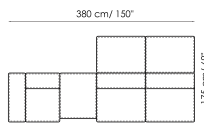

Chaise longue 150x70
Width: 70cm
Depth: 150cm
Height: 68cm

Penisola with backrest
100x150
Width: 100cm
Depth: 150cm
Height: 68cm

Penisola 100x150
Width: 100cm
Depth: 150cm
Height: 44cm

Penisola 100x100
Width: 100cm
Depth: 100cm
Height: 44cm

Penisola 100x75
Width: 100cm
Depth: 75cm
Height: 44cm

High armrest 68x25
Width: 25cm
Depth: 100cm
Height: 68cm

High armrest 68x35
Width: 35cm
Depth: 100cm
Height: 68cm

Low armrest 50x25
Width: 25cm
Depth: 100cm
Height: 50cm

Low armrest 50x35
Width: 35cm
Depth: 100cm
Height: 50cm

Pouf 100x150
Width: 100cm
Depth: 150cm
Height: 44cm

Pouf 100x100
Width: 100cm
Depth: 100cm
Height: 44cm

Pouf 100x75
Width: 100cm
Depth: 75cm
Height: 44cm

Pouf 93x75
Width: 93cm
Depth: 75cm
Height: 44cm

Feather cushion with edge
Width: 50cm
Depth: -cm
Height: 50cm

Combination
Width: 380cm
Depth: 175cm
Height: 68cm

Combination
Width: 390cm
Depth: 225cm
Height: 68cm