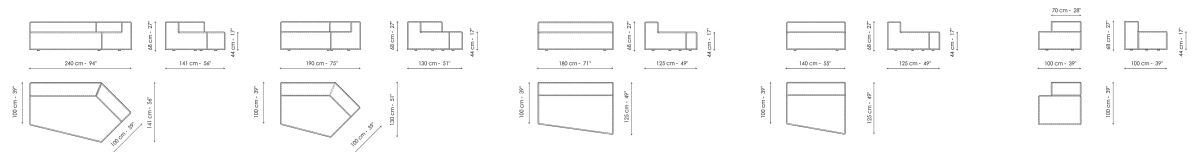

Penisola 100x75
Width: 100cm
Depth: 75cm
Height: 44cm

High armrest 68x25
Width: 25cm
Depth: 100cm
Height: 68cm

High armrest 68x35
Width: 35cm
Depth: 100cm
Height: 68cm

Low armrest 50x25
Width: 25cm
Depth: 100cm
Height: 50cm

Low armrest 50x35
Width: 35cm
Depth: 100cm
Height: 50cm

Pouf 100x150
Width: 100cm
Depth: 150cm
Height: 44cm

Pouf 100x100
Width: 100cm
Depth: 100cm
Height: 44cm

Pouf 100x75
Width: 100cm
Depth: 75cm
Height: 44cm

Pouf 93x75
Width: 93cm
Depth: 75cm
Height: 44cm

Feather cushion with edge
Width: 50cm
Depth: -cm
Height: 50cm

Combination
Width: 380cm
Depth: 175cm
Height: 68cm

Combination
Width: 390cm
Depth: 225cm
Height: 68cm

Combination
Width: 342cm
Depth: 250cm
Height: 68cm

Semi-corner 240
 Width: 240cm
 Depth: 141cm
 Height: 68cm

Semi-corner 190
 Width: 190cm
 Depth: 130cm
 Height: 68cm

Trapezium 180
 Width: 180cm
 Depth: 125cm
 Height: 68cm