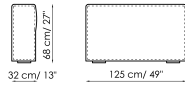

Height: 68cm

Central section 120

Width: 120cm

Depth: 125cm

Height: 68cm

Central section 120

Width: 120cm

Depth: 100cm

Height: 68cm

Central section 100

Width: 100cm

Depth: 100cm

Height: 68cm

Central section 70

Width: 70cm

Depth: 125cm

Height: 68cm

Central section 70 movable

Width: 70cm

Depth: 125-150cm

Height: 68cm

Central section 70

Width: 70cm

Depth: 100cm

Height: 68cm

Central section 70 movable
Width: 70cm
Depth: 100-125cm
Height: 68cm

Backrest-corner depth 125
Width: 32cm
Depth: 125cm
Height: 68cm

Backrest-corner depth 100
Width: 32cm
Depth: 100cm
Height: 68cm