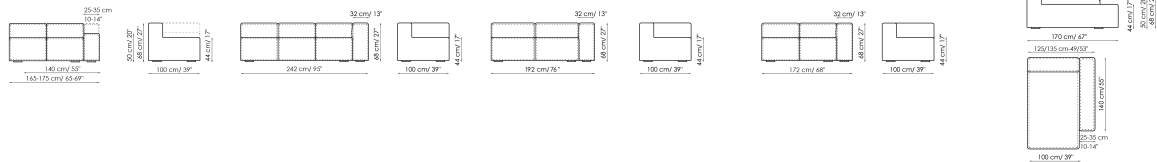

Data sheet

Sofa 260-280

Width: 260-280cm

Depth: 100cm

Height: 68cm

Sofa 210-230

Width: 210-230cm

Depth: 100cm

Height: 68cm

Sofa 190-210

Width: 190-210cm

Depth: 100cm

Height: 68cm

End section sofa 235-245

Width: 235-245cm

Depth: 100cm

Height: 68cm

End section sofa 185-195

Width: 185-195cm

Depth: 100cm

Height: 68cm

End section sofa 165-175

Width: 165-175cm

Depth: 100cm

Height: 68cm

Corner sofa 242

Width: 242cm

Depth: 100cm

Height: 68cm

Corner sofa 192

Width: 192cm

Depth: 100cm