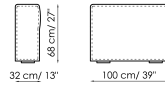

Height: 68cm

Central section 120

Width: 120cm

Depth: 125cm

Height: 68cm

Central section 120

Width: 120cm

Depth: 100cm

Height: 68cm

Central section 100

Width: 100cm

Depth: 100cm

Height: 68cm

Central section 70

Width: 70cm

Depth: 125cm

Height: 68cm

Central section 70 movable

Width: 70cm

Depth: 125-150cm

Height: 68cm

Central section 70

Width: 70cm

Depth: 100cm

Height: 68cm

Central section 70 movable
Width: 70cm
Depth: 100-125cm
Height: 68cm

Backrest-corner depth 125
Width: 32cm
Depth: 125cm
Height: 68cm

Backrest-corner depth 100
Width: 32cm
Depth: 100cm
Height: 68cm