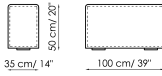

Height: 68cm

Central section 70 movable
Width: 70cm
Depth: 100-125cm
Height: 68cm

Backrest-corner depth 125
Width: 32cm
Depth: 125cm
Height: 68cm

Backrest-corner depth 100
Width: 32cm
Depth: 100cm
Height: 68cm

Chaise longue 150x70
Width: 70cm
Depth: 150cm
Height: 68cm

Penisola with backrest
100x150
Width: 100cm
Depth: 150cm
Height: 68cm

Penisola 100x150
Width: 100cm
Depth: 150cm
Height: 44cm

Penisola 100x100
Width: 100cm
Depth: 100cm
Height: 44cm

Penisola 100x75
Width: 100cm
Depth: 75cm
Height: 44cm

High armrest 68x25
Width: 25cm
Depth: 100cm
Height: 68cm

High armrest 68x35
Width: 35cm
Depth: 100cm
Height: 68cm

Low armrest 50x25
Width: 25cm
Depth: 100cm
Height: 50cm

Low armrest 50x35
Width: 35cm
Depth: 100cm
Height: 50cm

Pouf 100x150
Width: 100cm
Depth: 150cm
Height: 44cm

Pouf 100x100
Width: 100cm
Depth: 100cm
Height: 44cm

Pouf 100x75
Width: 100cm
Depth: 75cm
Height: 44cm