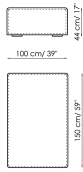

Height: 68cm

Central section 100

Width: 100cm

Depth: 100cm

Height: 68cm

Central section 70

Width: 70cm

Depth: 125cm

Height: 68cm

Central section 70 movable

Width: 70cm

Depth: 125-150cm

Height: 68cm

Central section 70

Width: 70cm

Depth: 100cm

Height: 68cm

Central section 70 movable
Width: 70cm
Depth: 100-125cm
Height: 68cm

Backrest-corner depth 125
Width: 32cm
Depth: 125cm
Height: 68cm

Backrest-corner depth 100
Width: 32cm
Depth: 100cm
Height: 68cm

Chaise longue 150x70
Width: 70cm
Depth: 150cm
Height: 68cm

Penisola with backrest
100x150
Width: 100cm
Depth: 150cm
Height: 68cm

Penisola 100x150
Width: 100cm
Depth: 150cm
Height: 44cm

Penisola 100x100
Width: 100cm
Depth: 100cm
Height: 44cm