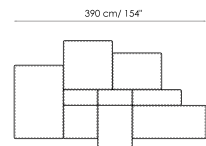

Chaise longue 150x70
Width: 70cm
Depth: 150cm
Height: 68cm

Penisola with backrest
100x150
Width: 100cm
Depth: 150cm
Height: 68cm

Penisola 100x150
Width: 100cm
Depth: 150cm
Height: 44cm

Penisola 100x100
Width: 100cm
Depth: 100cm
Height: 44cm

Penisola 100x75
Width: 100cm
Depth: 75cm
Height: 44cm

High armrest 68x25
Width: 25cm
Depth: 100cm
Height: 68cm

High armrest 68x35
Width: 35cm
Depth: 100cm
Height: 68cm

Low armrest 50x25
Width: 25cm
Depth: 100cm
Height: 50cm

Low armrest 50x35
Width: 35cm
Depth: 100cm
Height: 50cm

Pouf 100x150
Width: 100cm
Depth: 150cm
Height: 44cm

Pouf 100x100
Width: 100cm
Depth: 100cm
Height: 44cm

Pouf 100x75
Width: 100cm
Depth: 75cm
Height: 44cm

Pouf 93x75
Width: 93cm
Depth: 75cm
Height: 44cm

Feather cushion with edge
Width: 50cm
Depth: -cm
Height: 50cm

Combination
Width: 380cm
Depth: 175cm
Height: 68cm

Combination
Width: 390cm
Depth: 225cm
Height: 68cm