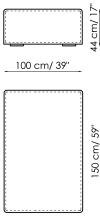

Height: 68cm

Central section 100

Width: 100cm

Depth: 100cm

Height: 68cm

Central section 70

Width: 70cm

Depth: 125cm

Chaise longue 150x70
Width: 70cm
Depth: 150cm
Height: 68cm

Penisola with backrest
100x150
Width: 100cm
Depth: 150cm
Height: 68cm

Penisola 100x150
Width: 100cm
Depth: 150cm
Height: 44cm

Penisola 100x100
Width: 100cm
Depth: 100cm
Height: 44cm

Penisola 100x75
Width: 100cm
Depth: 75cm
Height: 44cm

High armrest 68x25
Width: 25cm
Depth: 100cm
Height: 68cm

High armrest 68x35
Width: 35cm
Depth: 100cm
Height: 68cm

Low armrest 50x25
Width: 25cm
Depth: 100cm
Height: 50cm

Low armrest 50x35
Width: 35cm
Depth: 100cm
Height: 50cm

Pouf 100x150
Width: 100cm
Depth: 150cm
Height: 44cm

Pouf 100x100
Width: 100cm
Depth: 100cm
Height: 44cm

Pouf 100x75
Width: 100cm
Depth: 75cm
Height: 44cm