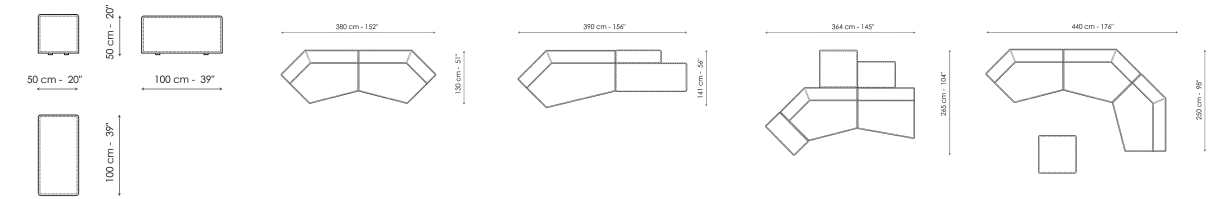

Large armrest
Width: 50cm
Depth: 100cm
Height: 50cm

Combination
Width: 380cm
Depth: 130cm
Height: 68cm

Combination
Width: 390cm
Depth: 141cm
Height: 68cm

Combination
Width: 364cm
Depth: 265cm
Height: 68cm

Combination
Width: 440cm
Depth: 250cm
Height: 68cm

Cover

Fabric - 900

Fabric - Must