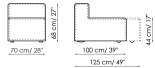

Height: 68cm

Central section 100

Width: 100cm

Depth: 100cm

Height: 68cm

Central section 70

Width: 70cm

Depth: 125cm

Height: 68cm

Central section 70 movable

Width: 70cm

Depth: 125-150cm

Height: 68cm

Central section 70

Width: 70cm

Depth: 100cm

Height: 68cm

Central section 70 movable
Width: 70cm
Depth: 100-125cm
Height: 68cm

Backrest-corner depth 125
Width: 32cm
Depth: 125cm
Height: 68cm

Backrest-corner depth 100
Width: 32cm
Depth: 100cm
Height: 68cm

Chaise longue 150x70
Width: 70cm
Depth: 150cm
Height: 68cm

Penisola with backrest
100x150
Width: 100cm
Depth: 150cm
Height: 68cm

Penisola 100x150
Width: 100cm
Depth: 150cm
Height: 44cm

Penisola 100x100
Width: 100cm
Depth: 100cm
Height: 44cm