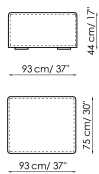

Chaise longue 150x70
Width: 70cm
Depth: 150cm
Height: 68cm

Penisola with backrest
100x150
Width: 100cm
Depth: 150cm
Height: 68cm

Penisola 100x150
Width: 100cm
Depth: 150cm
Height: 44cm

Penisola 100x100
Width: 100cm
Depth: 100cm
Height: 44cm

Penisola 100x75
Width: 100cm
Depth: 75cm
Height: 44cm

High armrest 68x25
Width: 25cm
Depth: 100cm
Height: 68cm

High armrest 68x35
Width: 35cm
Depth: 100cm
Height: 68cm

Low armrest 50x25
Width: 25cm
Depth: 100cm
Height: 50cm

Low armrest 50x35
Width: 35cm
Depth: 100cm
Height: 50cm

Pouf 100x150
Width: 100cm
Depth: 150cm
Height: 44cm

Pouf 100x100
Width: 100cm
Depth: 100cm
Height: 44cm

Pouf 100x75
Width: 100cm
Depth: 75cm
Height: 44cm

Pouf 93x75
Width: 93cm
Depth: 75cm
Height: 44cm

Feather cushion with edge
Width: 50cm
Depth: -cm
Height: 50cm

Combination
Width: 380cm
Depth: 175cm
Height: 68cm

Combination
Width: 390cm
Depth: 225cm
Height: 68cm