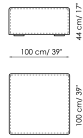

Height: 68cm

Central section 100

Width: 100cm

Depth: 100cm

Height: 68cm

Central section 70

Width: 70cm

Depth: 125cm

Height: 68cm

Central section 70 movable

Width: 70cm

Depth: 125-150cm

Height: 68cm

Central section 70

Width: 70cm

Depth: 100cm

Height: 68cm

Central section 70 movable
Width: 70cm
Depth: 100-125cm
Height: 68cm

Backrest-corner depth 125
Width: 32cm
Depth: 125cm
Height: 68cm

Backrest-corner depth 100
Width: 32cm
Depth: 100cm
Height: 68cm

Chaise longue 150x70
Width: 70cm
Depth: 150cm
Height: 68cm

Penisola with backrest
100x150
Width: 100cm
Depth: 150cm
Height: 68cm

Penisola 100x150
Width: 100cm
Depth: 150cm
Height: 44cm

Penisola 100x100
Width: 100cm
Depth: 100cm
Height: 44cm