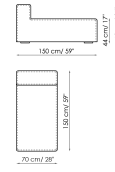

Height: 68cm

Central section 100

Width: 100cm

Depth: 100cm

Height: 68cm

Central section 70

Width: 70cm

Depth: 125cm

Height: 68cm

Central section 70 movable

Width: 70cm

Depth: 125-150cm

Height: 68cm

Central section 70

Width: 70cm

Depth: 100cm

Height: 68cm

Central section 70 movable
Width: 70cm
Depth: 100-125cm
Height: 68cm

Backrest-corner depth 125
Width: 32cm
Depth: 125cm
Height: 68cm

Backrest-corner depth 100
Width: 32cm
Depth: 100cm
Height: 68cm

Chaise longue 150x70
Width: 70cm
Depth: 150cm
Height: 68cm

Penisola with backrest
100x150
Width: 100cm
Depth: 150cm
Height: 68cm

Penisola 100x150
Width: 100cm
Depth: 150cm
Height: 44cm

Penisola 100x100
Width: 100cm
Depth: 100cm
Height: 44cm