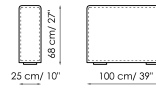

Height: 68cm

Central section 100

Width: 100cm

Depth: 100cm

Height: 68cm

Central section 70

Width: 70cm

Depth: 125cm

Height: 68cm

Central section 70 movable
Width: 70cm
Depth: 100-125cm
Height: 68cm

Backrest-corner depth 125
Width: 32cm
Depth: 125cm
Height: 68cm

Backrest-corner depth 100
Width: 32cm
Depth: 100cm
Height: 68cm

Chaise longue 150x70
Width: 70cm
Depth: 150cm
Height: 68cm

Penisola with backrest
100x150
Width: 100cm
Depth: 150cm
Height: 68cm

Penisola 100x150
Width: 100cm
Depth: 150cm
Height: 44cm

Penisola 100x100
Width: 100cm
Depth: 100cm
Height: 44cm

Penisola 100x75
Width: 100cm
Depth: 75cm
Height: 44cm

High armrest 68x25
Width: 25cm
Depth: 100cm
Height: 68cm

High armrest 68x35
Width: 35cm
Depth: 100cm
Height: 68cm

Low armrest 50x25
Width: 25cm
Depth: 100cm
Height: 50cm