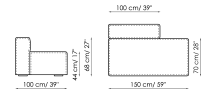

Height: 68cm

Central section 100

Width: 100cm

Depth: 100cm

Height: 68cm

Central section 70

Width: 70cm

Depth: 125cm

Height: 68cm

Central section 70 movable

Width: 70cm

Depth: 125-150cm

Height: 68cm

Central section 70

Width: 70cm

Depth: 100cm

Height: 68cm

Central section 70 movable
Width: 70cm
Depth: 100-125cm
Height: 68cm

Backrest-corner depth 125
Width: 32cm
Depth: 125cm
Height: 68cm

Backrest-corner depth 100
Width: 32cm
Depth: 100cm
Height: 68cm

Chaise longue 150x70
Width: 70cm
Depth: 150cm
Height: 68cm

Penisola with backrest
100x150
Width: 100cm
Depth: 150cm
Height: 68cm

Penisola 100x150
Width: 100cm
Depth: 150cm
Height: 44cm

Penisola 100x100
Width: 100cm
Depth: 100cm
Height: 44cm