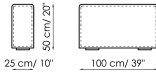

Height: 68cm

Central section 100

Width: 100cm

Depth: 100cm

Height: 68cm

Central section 70

Width: 70cm

Depth: 125cm

Height: 68cm

Central section 70 movable
Width: 70cm
Depth: 100-125cm
Height: 68cm

Backrest-corner depth 125
Width: 32cm
Depth: 125cm
Height: 68cm

Backrest-corner depth 100
Width: 32cm
Depth: 100cm
Height: 68cm

Chaise longue 150x70
Width: 70cm
Depth: 150cm
Height: 68cm

Penisola with backrest
100x150
Width: 100cm
Depth: 150cm
Height: 68cm

Penisola 100x150
Width: 100cm
Depth: 150cm
Height: 44cm

Penisola 100x100
Width: 100cm
Depth: 100cm
Height: 44cm

Penisola 100x75
Width: 100cm
Depth: 75cm
Height: 44cm

High armrest 68x25
Width: 25cm
Depth: 100cm
Height: 68cm

High armrest 68x35
Width: 35cm
Depth: 100cm
Height: 68cm

Low armrest 50x25
Width: 25cm
Depth: 100cm
Height: 50cm