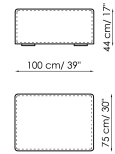

Height: 68cm

Central section 100

Width: 100cm

Depth: 100cm

Height: 68cm

Central section 70

Width: 70cm

Depth: 125cm

Chaise longue 150x70
Width: 70cm
Depth: 150cm
Height: 68cm

Penisola with backrest
100x150
Width: 100cm
Depth: 150cm
Height: 68cm

Penisola 100x150
Width: 100cm
Depth: 150cm
Height: 44cm

Penisola 100x100
Width: 100cm
Depth: 100cm
Height: 44cm

Penisola 100x75
Width: 100cm
Depth: 75cm
Height: 44cm

High armrest 68x25
Width: 25cm
Depth: 100cm
Height: 68cm

High armrest 68x35
Width: 35cm
Depth: 100cm
Height: 68cm

Low armrest 50x25
Width: 25cm
Depth: 100cm
Height: 50cm

Low armrest 50x35
Width: 35cm
Depth: 100cm
Height: 50cm

Pouf 100x150
Width: 100cm
Depth: 150cm
Height: 44cm

Pouf 100x100
Width: 100cm
Depth: 100cm
Height: 44cm

Pouf 100x75
Width: 100cm
Depth: 75cm
Height: 44cm