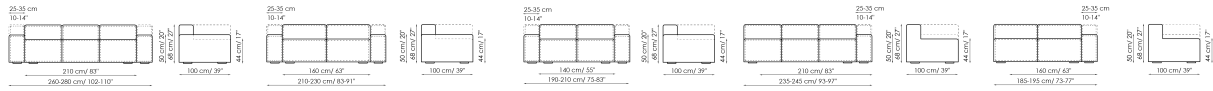

Data sheet

Sofa 260-280

Width: 260-280cm

Depth: 100cm

Height: 68cm

Sofa 210-230

Width: 210-230cm

Depth: 100cm

Height: 68cm

Sofa 190-210

Width: 190-210cm

Depth: 100cm

Height: 68cm

End section sofa 235-245

Width: 235-245cm

Depth: 100cm

Height: 68cm

Central section 160

Width: 160cm

Depth: 100cm

Height: 68cm

Central section 140

Width: 140cm

Depth: 100cm

Height: 68cm

Central section 70 movable
Width: 70cm
Depth: 100-125cm
Height: 68cm

Backrest-corner depth 125
Width: 32cm
Depth: 125cm
Height: 68cm

Backrest-corner depth 100
Width: 32cm
Depth: 100cm
Height: 68cm