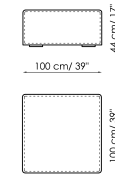

Height: 68cm

Central section 70 movable
Width: 70cm
Depth: 100-125cm
Height: 68cm

Backrest-corner depth 125
Width: 32cm
Depth: 125cm
Height: 68cm

Backrest-corner depth 100
Width: 32cm
Depth: 100cm
Height: 68cm

Chaise longue 150x70
Width: 70cm
Depth: 150cm
Height: 68cm

Penisola with backrest
100x150
Width: 100cm
Depth: 150cm
Height: 68cm

Penisola 100x150
Width: 100cm
Depth: 150cm
Height: 44cm

Penisola 100x100
Width: 100cm
Depth: 100cm
Height: 44cm

Penisola 100x75
Width: 100cm
Depth: 75cm
Height: 44cm

High armrest 68x25
Width: 25cm
Depth: 100cm
Height: 68cm

High armrest 68x35
Width: 35cm
Depth: 100cm
Height: 68cm

Low armrest 50x25
Width: 25cm
Depth: 100cm
Height: 50cm

Low armrest 50x35
Width: 35cm
Depth: 100cm
Height: 50cm

Pouf 100x150
Width: 100cm
Depth: 150cm
Height: 44cm

Pouf 100x100
Width: 100cm
Depth: 100cm
Height: 44cm

Pouf 100x75
Width: 100cm
Depth: 75cm
Height: 44cm