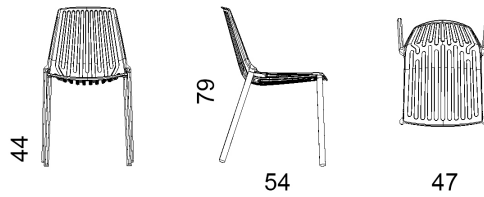

fastIN_OUT_ALUMINIUM
MADE IN ITALY

RION - 851	
Characteristics	Chair in painted aluminium
Design	Andrea Radice & Folco Orlandini
Dimension	cm 47 x 54 x 44/79 h
Indoor	yes
Outdoor	yes
Structure	die-cast and extruded aluminium
Colours of structure	white, black, powder grey, metallic grey, pearly gold, light blue, coral red, sage green
Paint finishes	polyurethane or polyester powders
Stackability	yes (8 units)
Stackability elements	polyethylene
Feet	polyethylene
Brutto weight	22 Kg
Packaging dimension and volume	cm 87 x 73 x 51 h - 0,324
Units per package	4 assembled units
Maintenance	as stated in the quality guarantee
Quality guarantee	2 years