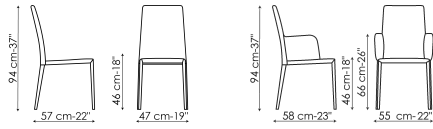

# Data sheet

Eral

Width: 47cm

Depth: 57cm

Height: 94cm

Miss Eral

Width: 55cm

Depth: 58cm

Height: 94cm