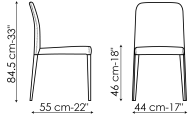

Data sheet

Deli

Width: 44cm

Depth: 55cm

Height: 84.5cm

Cover

Leather

Leather Capri