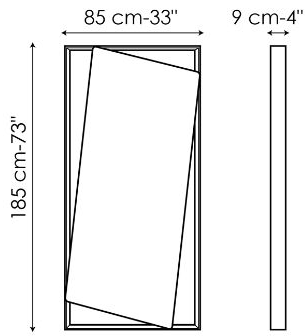

BONALDO

Hang up

A touch of movement, an unusual interplay highlighted by contrasting lines. Hang up stands out for the irregular position of the two elements of which it is made: the shape of the modern decorative wall mirror makes it seem like it has been released from the frame. The available finishings make it suitable for any stylistic context: the wooden frame is in fact available painted in two elegant colours. Positionable both

vertically and horizontally, Hang up represents an ironic and unequivocally contemporary sign with great sculptural impact, the result of sophisticated aesthetic research. A true one-off that helps to furnish the environments in an original way and enlarge the spaces, thanks to its large reflective surface.

Data sheet

Width: 85cm
Depth: 9cm
Height: 185cm

Finishes

FRAME

Wood

Lacquered wood
Mat white

Lacquered wood
Mat anthracite grey

You can find the complete collection of Bonaldo fabrics and leathers on the website <https://www.bonaldo.biz/>