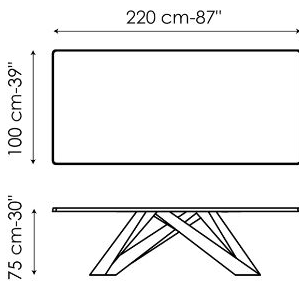

Data sheet

Width: 160cm
Depth: 90cm
Height: ± 74cm

Width: 180cm
Depth: 90cm
Height: ± 74cm

Width: 200cm
Depth: 100cm
Height: ± 75cm

Width: 220cm
Depth: 100cm
Height: ± 75cm

Width: 250cm
Depth: 100cm
Height: ± 75cm

Width: 300cm
Depth: 100-108cm
Height: ± 75cm

Width: 300cm
Depth: 120cm
Height: ± 76cm

Width: 160-240cm
Depth: 90cm
Height: ± 75cm

Width: 180-260cm
Depth: 90cm
Height: ± 75cm

Width: 200-300cm
Depth: 100cm
Height: ± 75cm