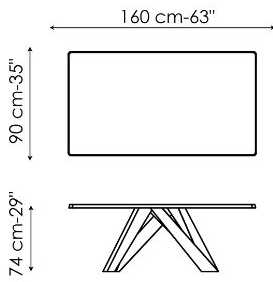

BONALDO

Big Table

Designer: **Alain Gilles**

The inclination of the legs evokes dynamism, the linearity of the top bestows great visual stability. Whether stationary or in motion, the Big Table has a decidedly unusual personality. The Big Table's legs are in laser-cut steel in different sizes and geometric shapes, painted in numerous combinations of colours. The top, fixed or extending, is available in veneered or solid wood, ceramic or marble. A single-material version in

Data sheet

Width: 160cm
Depth: 90cm
Height: ± 74cm

Width: 180cm
Depth: 90cm
Height: ± 74cm

Width: 200cm
Depth: 100cm
Height: ± 75cm

Width: 220cm
Depth: 100cm
Height: ± 75cm

Width: 250cm
Depth: 100cm
Height: ± 75cm

Width: 300cm
Depth: 100-108cm
Height: ± 75cm

Width: 300cm
Depth: 120cm
Height: ± 76cm

Width: 160-240cm
Depth: 90cm
Height: ± 75cm

Width: 180-260cm
Depth: 90cm
Height: ± 75cm

Width: 200-300cm
Depth: 100cm
Height: ± 75cm