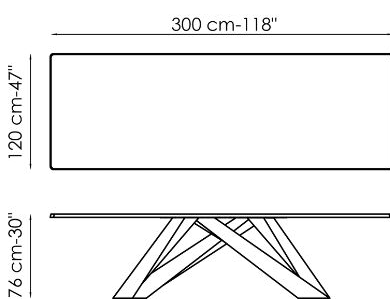

Data sheet

Width: 160cm
Depth: 90cm
Height: ± 74cm

Width: 180cm
Depth: 90cm
Height: ± 74cm

Width: 200cm
Depth: 100cm
Height: ± 75cm

Width: 220cm
Depth: 100cm
Height: ± 75cm

Width: 250cm
Depth: 100cm
Height: ± 75cm

Width: 300cm
Depth: 100-108cm
Height: ± 75cm

Width: 300cm
Depth: 120cm
Height: ± 76cm

Width: 160-240cm
Depth: 90cm
Height: ± 75cm

Width: 180-260cm
Depth: 90cm
Height: ± 75cm

Width: 200-300cm
Depth: 100cm
Height: ± 75cm