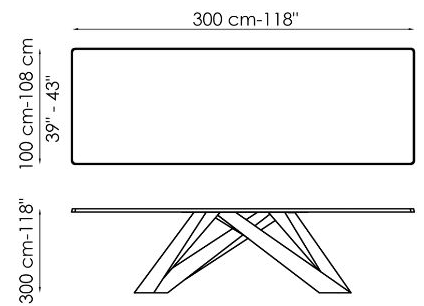

Data sheet

Width: 160cm
Depth: 90cm
Height: ± 74cm

Width: 180cm
Depth: 90cm
Height: ± 74cm

Width: 200cm
Depth: 100cm
Height: ± 75cm

Width: 220cm
Depth: 100cm
Height: ± 75cm

Width: 250cm
Depth: 100cm
Height: ± 75cm

Width: 300cm
Depth: 100-108cm
Height: ± 75cm

Width: 300cm
Depth: 120cm
Height: ± 76cm

Width: 160-240cm
Depth: 90cm
Height: ± 75cm

Width: 180-260cm
Depth: 90cm
Height: ± 75cm

Width: 200-300cm
Depth: 100cm
Height: ± 75cm