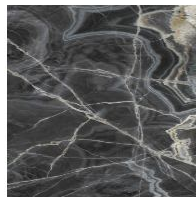

Finishes

FIXED TABLE TOP

Wood

Veneered wood
Walnut Canaletto

Solid wood
American walnut

Solid wood
Brushed natural oak

Wood with natural edges
American walnut

Solid wood
Brushed coal oak

Veneered wood
Brushed natural oak

Ceramic

Silk finish ceramic
Calacatta macchia
vecchia

Glossy ceramic
Calacatta

Mat ceramic
Iridium white

Mat ceramic
Graphite grey

Mat ceramic
Ardesia grey

Mat ceramic
Laurent

Glossy ceramic
Imperial grey

Glossy ceramic
Black Onyx

Glossy ceramic
Mountain peak

Glossy ceramic
Rosso imperiale

LEAF TABLE TOP

Wood

Veneered wood
Walnut Canaletto

Veneered wood
Brushed natural oak