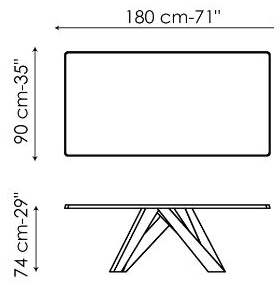

BONALDO

Big Table

Designer: **Alain Gilles**

The inclination of the legs evokes dynamism, the linearity of the top bestows great visual stability. Whether stationary or in motion, the Big Table has a decidedly unusual personality. The Big Table's legs are in laser-cut steel in different sizes and geometric shapes, painted in numerous combinations of colours. The top, fixed or extending, is available in veneered or solid wood, ceramic or marble. A single-material version in

Data sheet

Width: 160cm
Depth: 90cm
Height: ± 74cm

Width: 180cm
Depth: 90cm
Height: ± 74cm

Width: 200cm
Depth: 100cm
Height: ± 75cm

Width: 220cm
Depth: 100cm
Height: ± 75cm

Width: 250cm
Depth: 100cm
Height: ± 75cm

Width: 300cm
Depth: 100-108cm
Height: ± 75cm

Width: 300cm
Depth: 120cm
Height: ± 76cm

Width: 160-240cm
Depth: 90cm
Height: ± 75cm

Width: 180-260cm
Depth: 90cm
Height: ± 75cm

Width: 200-300cm
Depth: 100cm
Height: ± 75cm