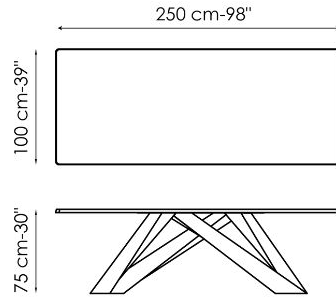

Data sheet

Width: 160cm
Depth: 90cm
Height: ± 74cm

Width: 180cm
Depth: 90cm
Height: ± 74cm

Width: 200cm
Depth: 100cm
Height: ± 75cm

Width: 220cm
Depth: 100cm
Height: ± 75cm

Width: 250cm
Depth: 100cm
Height: ± 75cm

Width: 300cm
Depth: 100-108cm
Height: ± 75cm

Width: 300cm
Depth: 120cm
Height: ± 76cm

Width: 160-240cm
Depth: 90cm
Height: ± 75cm

Width: 180-260cm
Depth: 90cm
Height: ± 75cm

Width: 200-300cm
Depth: 100cm
Height: ± 75cm