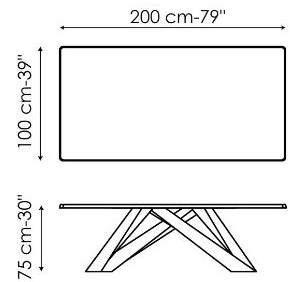

BONALDO

Big Table

Designer: **Alain Gilles**

The inclination of the legs evokes dynamism, the linearity of the top bestows great visual stability. Whether stationary or in motion, the Big Table has a decidedly unusual personality. The Big Table's legs are in laser-cut steel in different sizes and geometric shapes, painted in numerous combinations of colours. The top, fixed or extending, is available in veneered or solid wood, ceramic or marble. A single-material version in

Data sheet

Width: 160cm
Depth: 90cm
Height: ± 74cm

Width: 180cm
Depth: 90cm
Height: ± 74cm

Width: 200cm
Depth: 100cm
Height: ± 75cm

Width: 220cm
Depth: 100cm
Height: ± 75cm

Width: 250cm
Depth: 100cm
Height: ± 75cm

Width: 300cm
Depth: 100-108cm
Height: ± 75cm

Width: 300cm
Depth: 120cm
Height: ± 76cm

Width: 160-240cm
Depth: 90cm
Height: ± 75cm

Width: 180-260cm
Depth: 90cm
Height: ± 75cm

Width: 200-300cm
Depth: 100cm
Height: ± 75cm