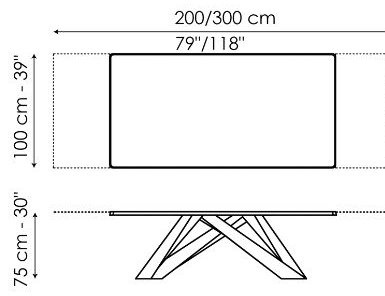

Data sheet

Width: 160cm
Depth: 90cm
Height: ± 74cm

Width: 180cm
Depth: 90cm
Height: ± 74cm

Width: 200cm
Depth: 100cm
Height: ± 75cm

Width: 220cm
Depth: 100cm
Height: ± 75cm

Width: 250cm
Depth: 100cm
Height: ± 75cm

Width: 300cm
Depth: 100-108cm
Height: ± 75cm

Width: 300cm
Depth: 120cm
Height: ± 76cm

Width: 160-240cm
Depth: 90cm
Height: ± 75cm

Width: 180-260cm
Depth: 90cm
Height: ± 75cm

Width: 200-300cm
Depth: 100cm
Height: ± 75cm